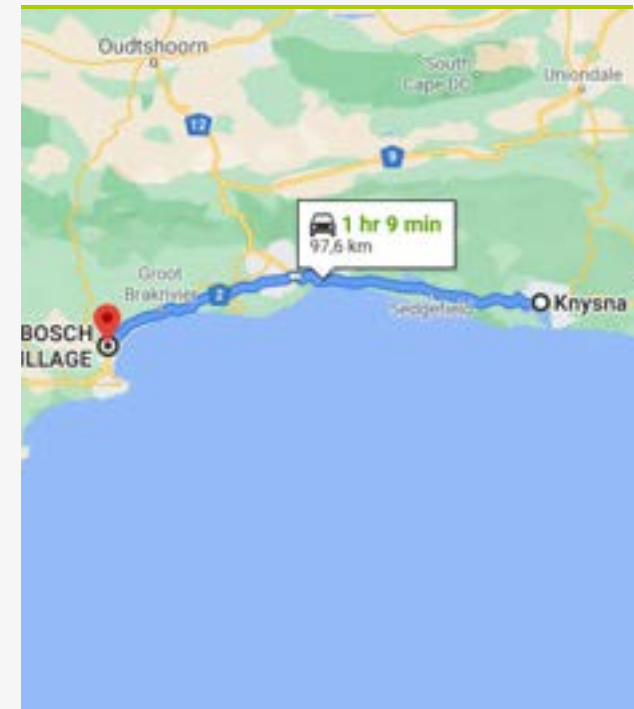

### From Oudtshoorn to Hart & Bosch Village

Both routes are scenic roads so why not make a circle route and a day of it?

Park at Hart & Bosch Village and enjoy a breakfast or lunch on your trip!

### From George to Hart & Bosch Village

The perfect Sunday drive!

Park at Hart & Bosch Village and enjoy a breakfast or lunch on your day out!

### From Knysna to Hart en Bosch Village

Take a scenic coastal drive and stop at Wilderness or any of the coastal towns along the way!

Park at Hart & Bosch Village and enjoy a lunch with us before your return journey!