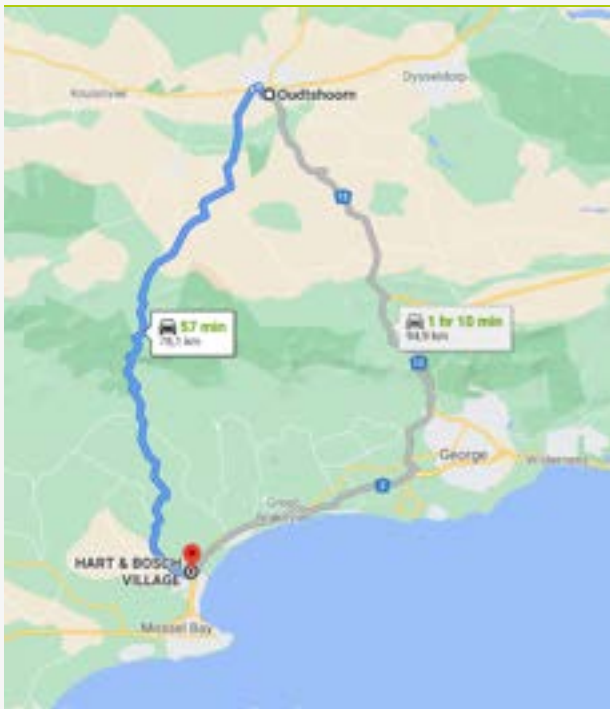

# HART & BOSCH VILLAGE

VINTAGE CAR  
ROUTES TO  
HART & BOSCH  
VILLAGE

**VINTAGE BREAKFAST  
R35  
VINTAGE  
CAPPUCCINO  
R25**

**TO QUALIFY YOU NEED TO  
BE DRIVING A VINTAGE  
CAR!**

### From Oudtshoorn to Hart & Bosch Village

Both routes are scenic roads so why not make a circle route and a day of it?

Park at Hart & Bosch Village and enjoy a breakfast or lunch on your trip!

### From George to Hart & Bosch Village

The perfect Sunday drive!

Park at Hart & Bosch Village and enjoy a breakfast or lunch on your day out!

### From Knysna to Hart en Bosch Village

Take a scenic coastal drive and stop at Wilderness or any of the coastal towns along the way!

Park at Hart & Bosch Village and enjoy a lunch with us before your return journey!