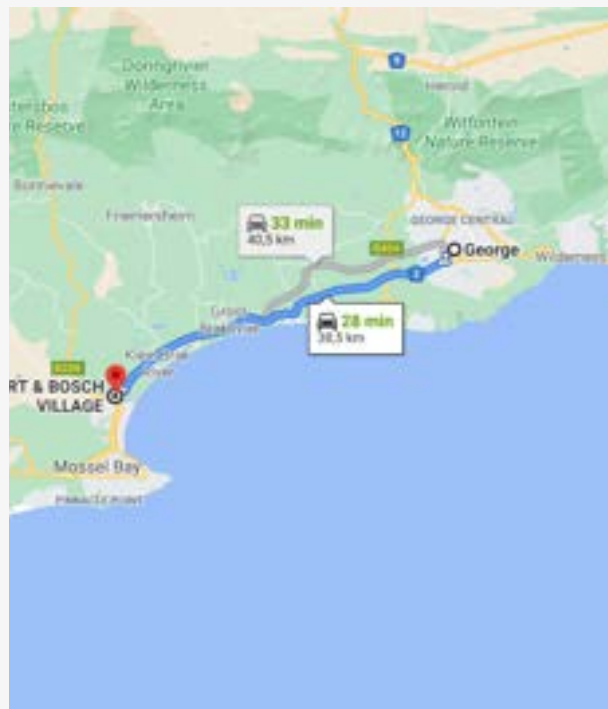

# HART & BOSCH VILLAGE

VINTAGE CAR  
ROUTES TO  
HART & BOSCH  
VILLAGE

**VINTAGE BREAKFAST  
R35  
VINTAGE  
CAPPUCCINO  
R25**

**TO QUALIFY YOU NEED TO  
BE DRIVING A VINTAGE  
CAR!**

### From Oudtshoorn to Hart & Bosch Village

Both routes are scenic roads so why not make a circle route and a day of it?

Park at Hart & Bosch Village and enjoy a breakfast or lunch on your trip!

### From George to Hart & Bosch Village

The perfect Sunday drive!

Park at Hart & Bosch Village and enjoy a breakfast or lunch on your day out!

### From Knysna to Hart en Bosch Village

Take a scenic coastal drive and stop at Wilderness or any of the coastal towns along the way!

Park at Hart & Bosch Village and enjoy a lunch with us before your return journey!