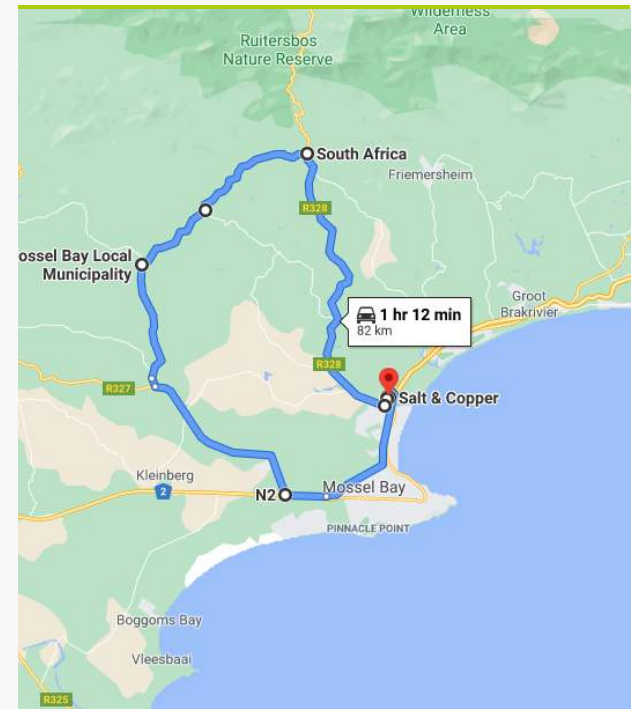

### Hart & Bosch - Point - Hart & Bosch

A 35km Route that includes beautiful rural scenery and coastal views - perfect for a Sunday drive!

Start at Hart & Bosch Village and enjoy a breakfast on your return!

### Hart & Bosch - Ruitersbos - Klein Brak - Hart & Bosch

A 55km Route that includes gravel as well as tar roads - this is a day out in nature!

Park at Hart & Bosch Village and enjoy a cappuccino on your return!

### Hart & Bosch - Ruitersbos - Gondwana - Hart & Bosch

An 82km Route that includes beautiful coastal scenery and many opportunities for a quick stop along the way!

Start with a breakfast at Hart & Bosch Village and be back for lunch!