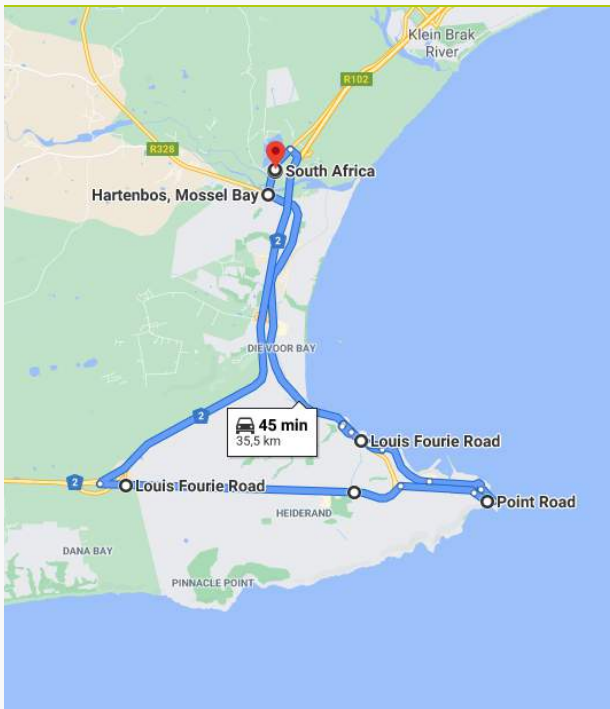

# HART & BOSCH VILLAGE

MOTOR CYCLING  
ROUTES FROM  
HART & BOSCH  
VILLAGE

**MOTOR CYCLE  
BREAKFAST**

**R35**

**MOTOR CYCLE  
CAPPUCCINO**

**R25**

**TO QUALIFY YOU NEED TO  
ARRIVE ON A BIKE!**

### Hart & Bosch - Point - Hart & Bosch

A 35km Route that includes beautiful rural scenery and coastal views - perfect for a Sunday drive!

Start at Hart & Bosch Village and enjoy a breakfast on your return!

### Hart & Bosch - Ruitersbos - Klein Brak - Hart & Bosch

A 55km Route that includes gravel as well as tar roads - this is a day out in nature!

Park at Hart & Bosch Village and enjoy a cappuccino on your return!

### Hart & Bosch - Ruitersbos - Gondwana - Hart & Bosch

An 82km Route that includes beautiful coastal scenery and many opportunities for a quick stop along the way!

Start with a breakfast at Hart & Bosch Village and be back for lunch!