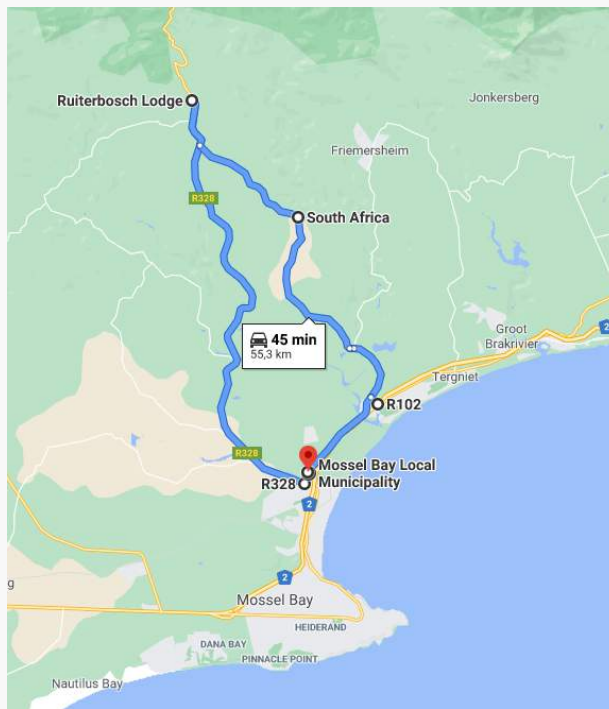

# HART & BOSCH VILLAGE

MOTOR CYCLING  
ROUTES FROM  
HART & BOSCH  
VILLAGE

**MOTOR CYCLE  
BREAKFAST**

**R35**

**MOTOR CYCLE  
CAPPUCCINO**

**R25**

**TO QUALIFY YOU NEED TO  
ARRIVE ON A BIKE!**

### Hart & Bosch - Point - Hart & Bosch

A 35km Route that includes beautiful rural scenery and coastal views - perfect for a Sunday drive!

Start at Hart & Bosch Village and enjoy a breakfast on your return!

### Hart & Bosch - Ruitersbos - Klein Brak - Hart & Bosch

A 55km Route that includes gravel as well as tar roads - this is a day out in nature!

Park at Hart & Bosch Village and enjoy a cappuccino on your return!

### Hart & Bosch - Ruitersbos - Gondwana - Hart & Bosch

An 82km Route that includes beautiful coastal scenery and many opportunities for a quick stop along the way!

Start with a breakfast at Hart & Bosch Village and be back for lunch!