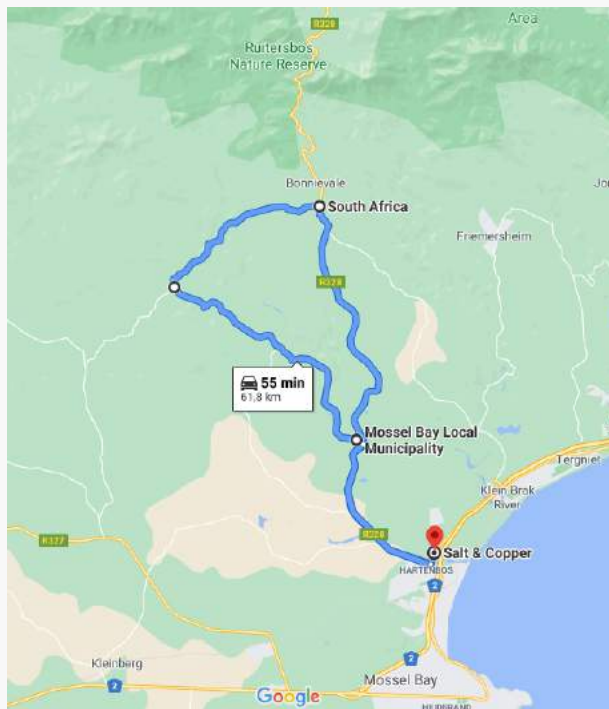

HART & BOSCH VILLAGE

CYCLING
ROUTES FROM
HART & BOSCH
VILLAGE

**CYCLIST BREAKFAST
R35
CYCLIST
CAPPUCCINO
R25**

**TO QUALIFY YOU NEED TO
BE WEARING CYCLING
GEAR!**

Hart & Bosch - Ruitersbosch - Klein Brak

A 49km Route that includes beautiful rural scenery and many opportunities for a quick stop along the way!

Park at HArt & Bosch Village and enjoy a breakfast on your return!

Hart & Bosch - Brandwag - Rural

A 62km Route that includes gravel as well as tar roads - this one is for the serious bikers!

Park at HArt & Bosch Village and enjoy a cappuccino on your return!

Hart & Bosch - Coastal - Hart & Bosch

A 30km Route that includes beautiful coastal scenery and many opportunities for a quick stop along the way!

Park at HArt & Bosch Village and enjoy a breakfast on your return!