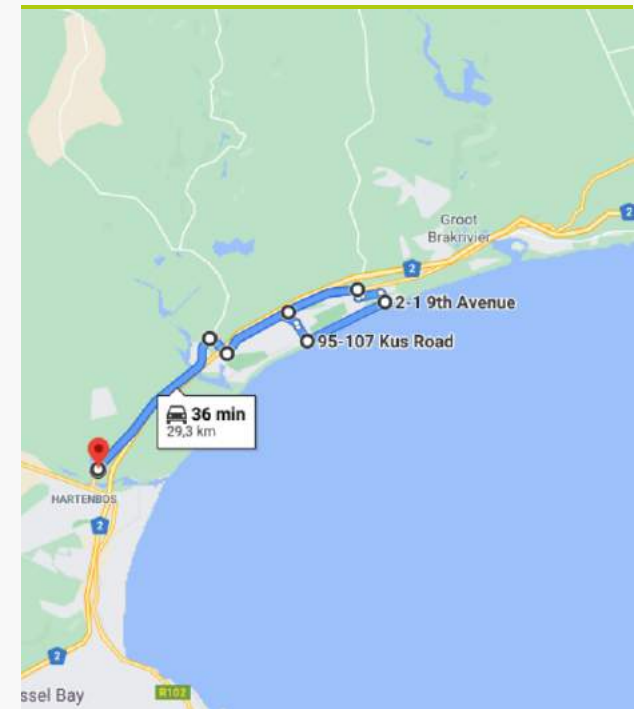

HART & BOSCH VILLAGE

CYCLING
ROUTES FROM
HART & BOSCH
VILLAGE

**CYCLIST BREAKFAST
R35
CYCLIST
CAPPUCCINO
R25**

**TO QUALIFY YOU NEED TO
BE WEARING CYCLING
GEAR!**

Hart & Bosch - Ruitersbosch - Klein Brak

A 49km Route that includes beautiful rural scenery and many opportunities for a quick stop along the way!

Park at HArt & Bosch Village and enjoy a breakfast on your return!

Hart & Bosch - Brandwag - Rural

A 62km Route that includes gravel as well as tar roads - this one is for the serious bikers!

Park at HArt & Bosch Village and enjoy a cappuccino on your return!

Hart & Bosch - Coastal - Hart & Bosch

A 30km Route that includes beautiful coastal scenery and many opportunities for a quick stop along the way!

Park at HArt & Bosch Village and enjoy a breakfast on your return!