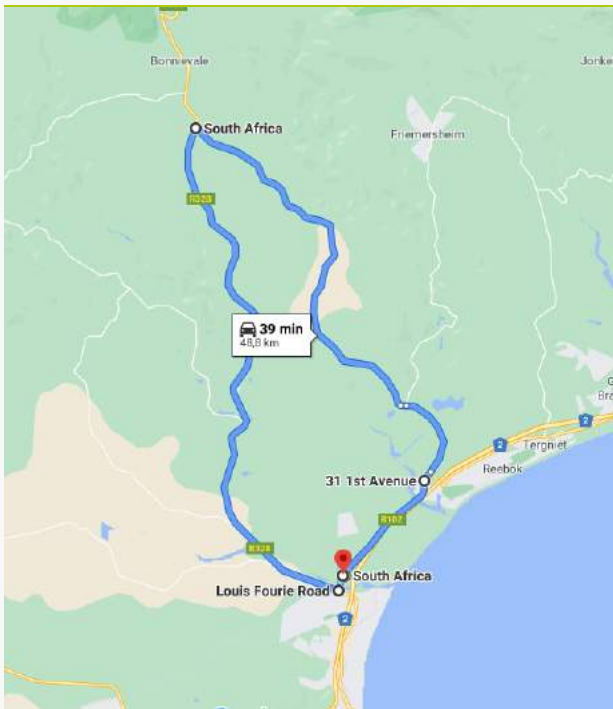

HART & BOSCH VILLAGE

CYCLING
ROUTES FROM
HART & BOSCH
VILLAGE

**CYCLIST BREAKFAST
R35
CYCLIST
CAPPUCCINO
R25**

**TO QUALIFY YOU NEED TO
BE WEARING CYCLING
GEAR!**

Hart & Bosch - Ruitersbosch - Klein Brak

A 49km Route that includes beautiful rural scenery and many opportunities for a quick stop along the way!

Park at HArt & Bosch Village and enjoy a breakfast on your return!

Hart & Bosch - Brandwag - Rural

A 62km Route that includes gravel as well as tar roads - this one is for the serious bikers!

Park at HArt & Bosch Village and enjoy a cappuccino on your return!

Hart & Bosch - Coastal - Hart & Bosch

A 30km Route that includes beautiful coastal scenery and many opportunities for a quick stop along the way!

Park at HArt & Bosch Village and enjoy a breakfast on your return!